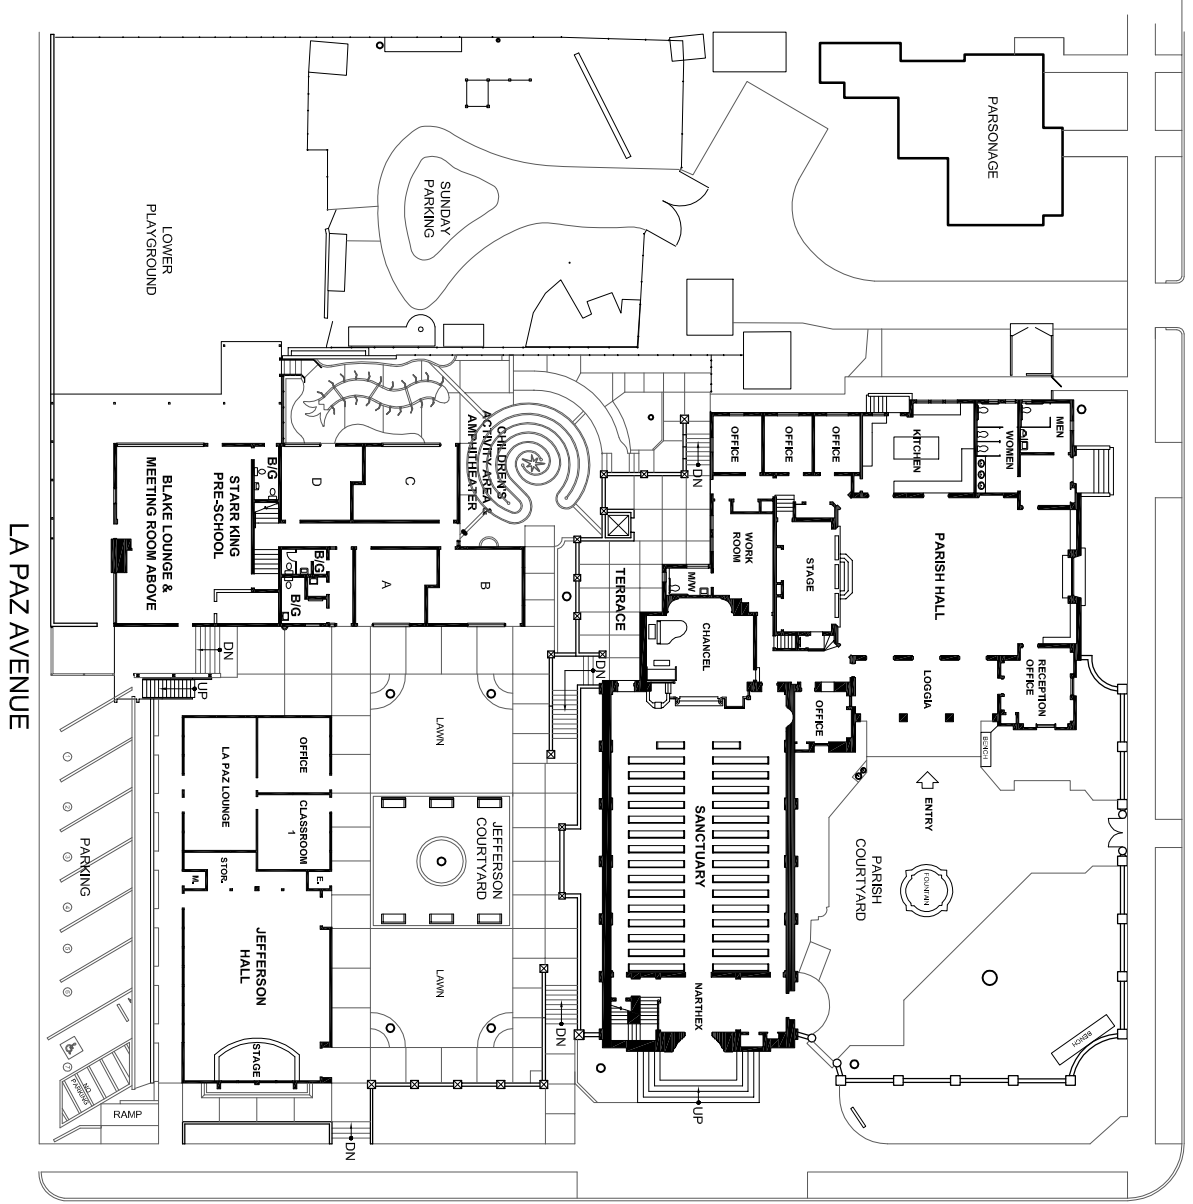

EAST ARELLAGA STREET

SANTA BARBARA STREET

UNITARIAN CHURCH SITE

SCALE: 1" = 40'-0"