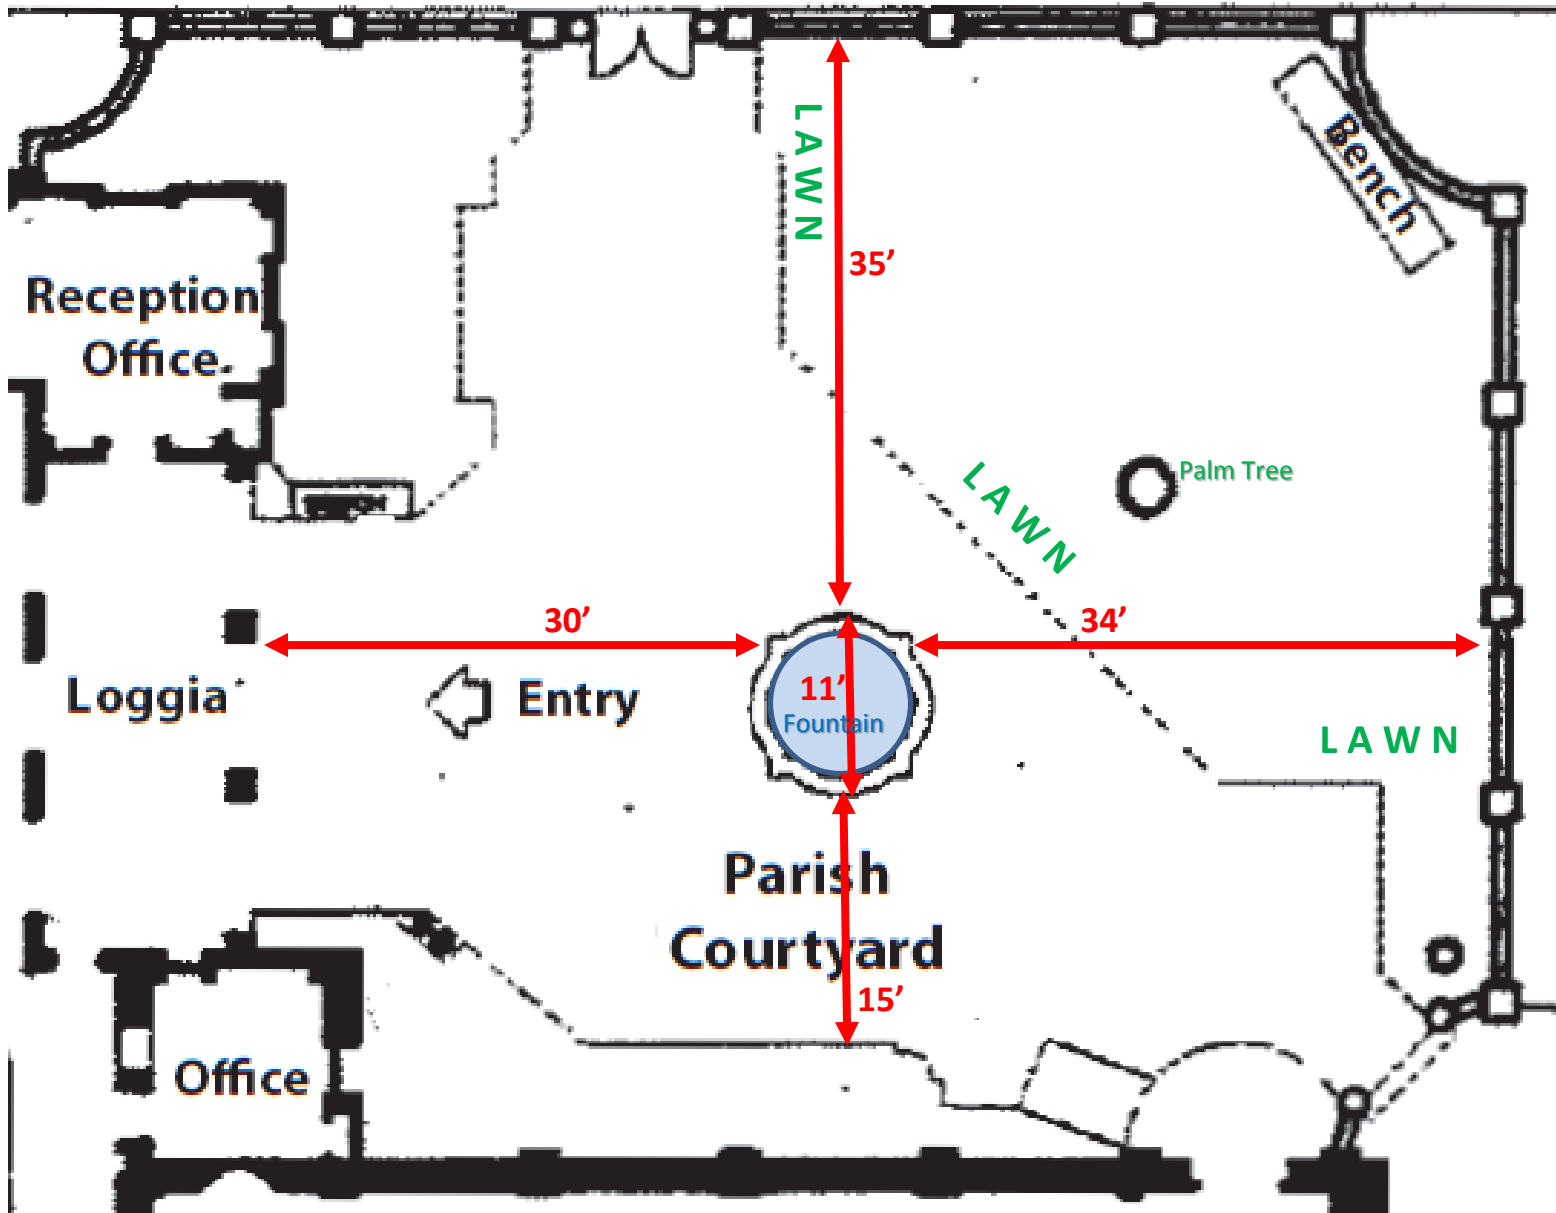

## Parish Courtyard – Overall Dimensions

# Parish Courtyard – Maximum Capacity

8 per Table = 160 Guests / 10 per Table = 200 Guests

# Parish Courtyard (Garden) – in Relation to Parish Hall & the Sanctuary