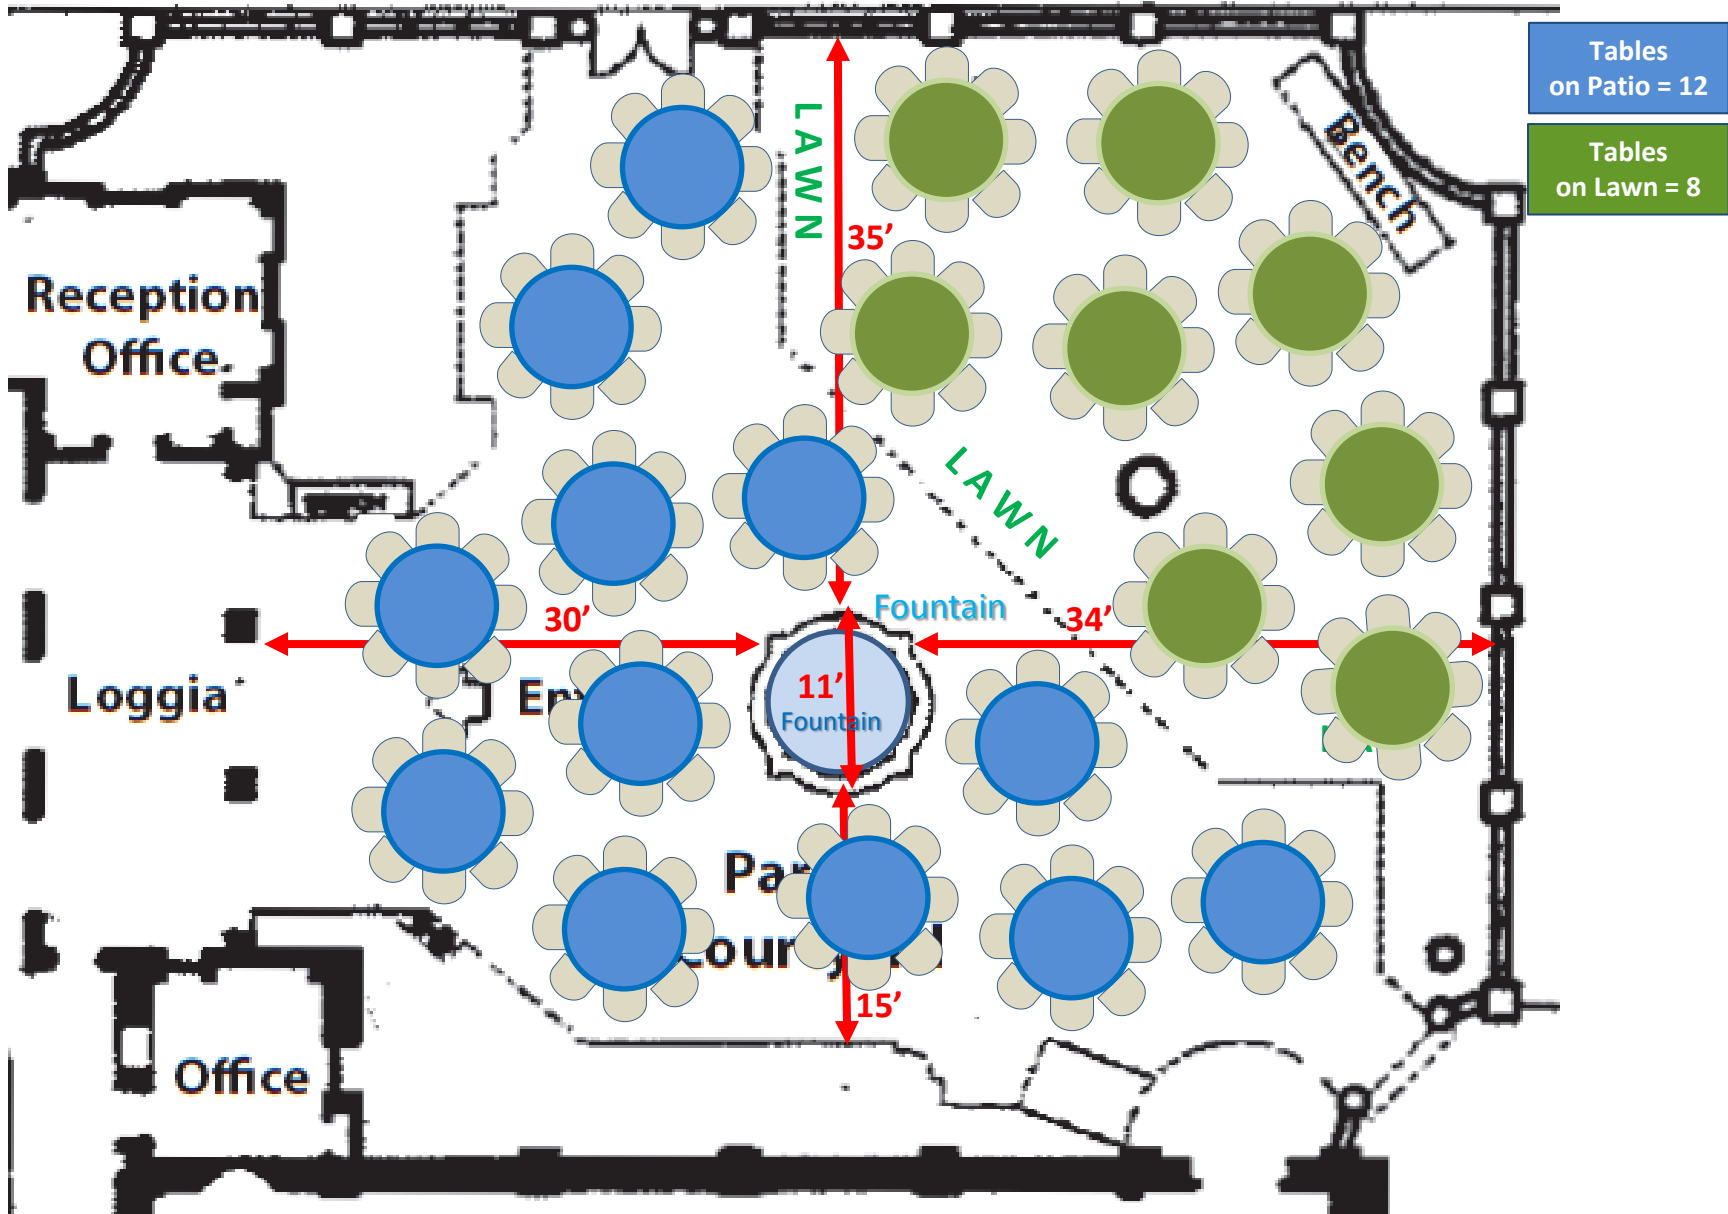

## Parish Courtyard – Overall Dimensions

# Parish Courtyard – Maximum Capacity

8 per Table = 160 Guests / 10 per Table = 200 Guests

# Parish Courtyard (Garden) – in Relation to Parish Hall & the Sanctuary